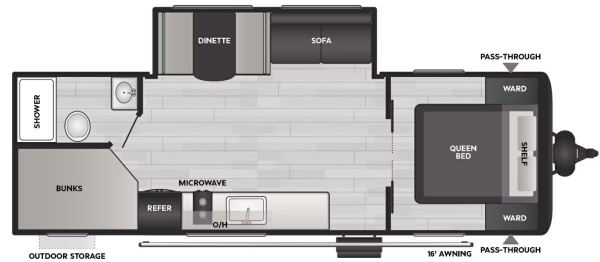

SPECIAL UNIT
\$37,900.00

Originally \$39,900

\$180 Bi-Weekly
2025 KEYSTONE COLEMAN 25B
SPECIFICATIONS

Year	2025
Manufacturer	KEYSTONE
Brand	COLEMAN
Model	25B
Type	Travel Trailer
Status	New
Stock #	8626
Financing Available	✓
Warranty Available	✓
Suspension	N/A
Leveling	N/A
Exterior Length	25.0 ft.
Dry Weight	5548 lbs.
Sleeping Capacity	8 person(s)
Interior Colour	N/A
Exterior Colour	N/A
Slideouts	1

The 2025 Keystone Coleman 25B is a family-focused, lightweight travel trailer built for easy towing and maximum comfort. With double-over-double bunks, a private front bedroom, and an open living space, the 25B offers ...