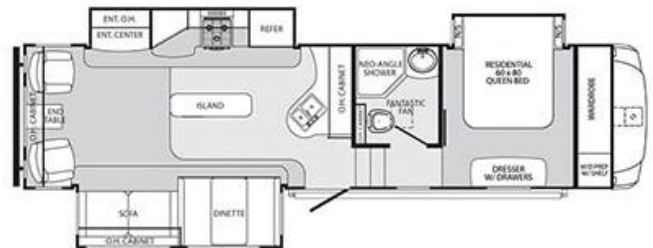

GIMME SHELTER LTD.

roger@gimmerv.com 1-888-387-8881
635605 Hwy 10, Mono, ON L9V 0Z7

Local 1-519-925-5261 | Fax 1-519-925-6187 | gimmerv.com

$21,900.00

2013 FOREST RIVER SABER 31CKTS

SPECIFICATIONS

Year	2013
Manufacturer	FOREST RIVER
Brand	SABER
Model	31CKTS
Type	Fifth Wheel
Status	PreOwned
Stock #	U109
Financing Available	✘
Warranty Available	✘
Suspension	N/A
Leveling	N/A
Exterior Length	35.0 ft.
Dry Weight	9649 lbs.
Sleeping Capacity	N/A person(s)
Interior Colour	N/A
Exterior Colour	N/A
Slideouts	N/A

Disclaimer: Product information, pricing and photos are as accurate as possible and are subject to change without notice.

Powered by focusRV