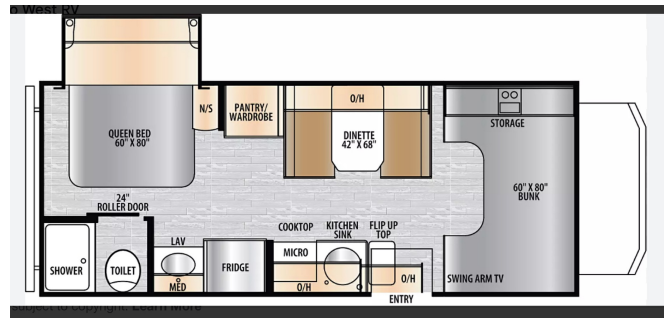

SPECIAL UNIT

\$89,995.00

Originally \$111,738

2024 FOREST RIVER ENTRADA 2200S

SPECIFICATIONS

Year	2024
Manufacturer	FOREST RIVER
Brand	ENTRADA
Model	2200S
Type	Motorhome
Class	C
Fuel Type	N/A
Status	PreOwned
Stock #	I5868
Financing Available	✘
Warranty Available	✘
Odometer	0 kms.
VIN	N/A
Chassis	FORD E350
Engine	7.3
Transmission	AUTO
Suspension	N/A
Leveling	N/A
Exterior Length	23.1 ft.
Dry Weight	12300 lbs.
Sleeping Capacity	4 person(s)
Interior Colour	N/A
Exterior Colour	N/A
Slideouts	1

Disclaimer: Product information, pricing and photos are as accurate as possible and are subject to change without notice.

SELLING FEATURES

LOW MILEAGE!!!!

The journey will be oh-so enjoyable when you use this Entrada Class C gas motorhome to explore! You will be able to create meals each day that you are on the road because the kitchen has everything you will need, like a convection microwave, a round sink, a cooktop, a flip-up c...