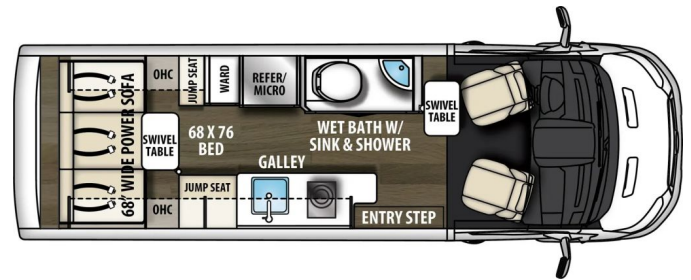

2021 COACHMEN BEYOND 22C

SPECIFICATIONS

Year	2021
Manufacturer	COACHMEN
Brand	BEYOND
Model	22C
Type	Motorhome
Class	B
Fuel Type	N/A
Status	PreOwned
Stock #	7292
Financing Available	✘
Warranty Available	✘
Odometer	0 kms.
VIN	N/A
Chassis	N/A
Engine	N/A
Transmission	N/A
Suspension	N/A
Leveling	N/A
Exterior Length	.0 ft.
Dry Weight	N/A lbs.
Sleeping Capacity	N/A person(s)
Interior Colour	N/A
Exterior Colour	N/A
Slideouts	N/A