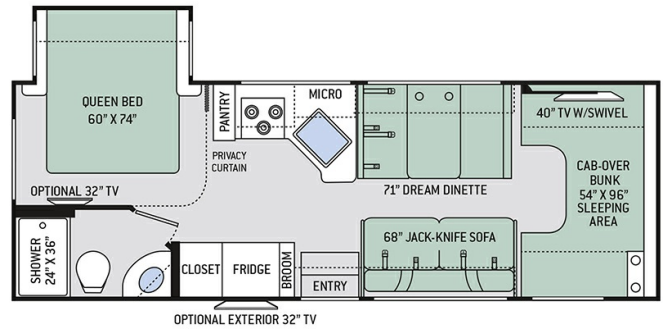

\$79,995.00

2019 THOR MOTOR COACH FOUR WINDS 26B

SPECIFICATIONS

Year	2019
Manufacturer	THOR MOTOR COACH
Brand	FOUR WINDS
Model	26B
Type	Motorhome
Class	C
Fuel Type	Gas
Status	PreOwned
Stock #	p3060A
Financing Available	✘
Warranty Available	✘
Odometer	0 kms.
VIN	1FDWE3FS5JDC18267
Chassis	Ford E350
Engine	305HP V10
Transmission	AUTO
Suspension	N/A
Leveling	N/A
Exterior Length	27.5 ft.
Dry Weight	12500 lbs.
Sleeping Capacity	8 person(s)
Interior Colour	N/A
Exterior Colour	Fiberglass
Slideouts	1

Disclaimer: Product information, pricing and photos are as accurate as possible and are subject to change without notice.

SELLING FEATURES

Specifications and Features:

- Chassis Brand: Ford
- Engine Type: V10
- Chassis Model: E350
- Cylinders: 10
- Horsepower (bhp): 305
- Torque (Ft Lbs): 420
- Fuel Type: Gas
- Transmission Brand: TorqShift
- Transmission Type: Automatic
- Number Of Speeds: 6
- Driveline Type: 4X2
- Length (ft):...