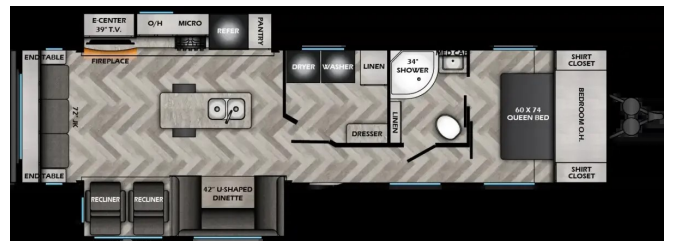

### SPECIFICATIONS

Year	2025
Manufacturer	CROSSROADS
Brand	ZINGER
Model	340LR
Type	Travel Trailer
Status	New
Stock #	71167
Financing Available	✓
Warranty Available	✓
Suspension	N/A
Leveling	Electric
Exterior Length	38.0 ft.
Dry Weight	8888 lbs.
Sleeping Capacity	4 person(s)
Interior Colour	GRANITE
Exterior Colour	ALUMINUM
Slideouts	2

### SELLING FEATURES

Every floorplan has been carefully designed to maximize storage, comfort and convenience. Features that make the Zinger stand apart include 7foot interior heights, a heated and enclosed underbelly, black tank flush, and lumber core screwed and glued cabinets. Zinger boasts many great floorplan la...