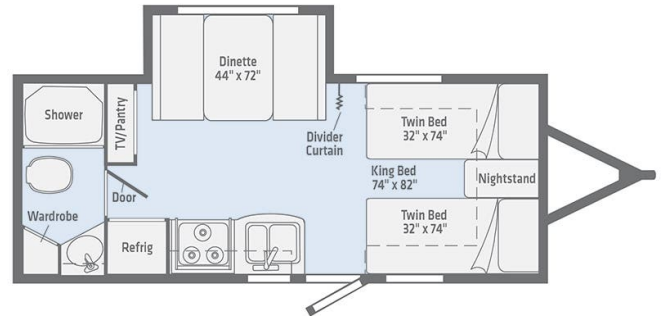

2021 WINNEBAGO MICRO MINNIE 2108TB

SPECIFICATIONS

| | |
|---------------------|----------------|
| Year | 2021 |
| Manufacturer | WINNEBAGO |
| Brand | MICRO MINNIE |
| Model | 2108TB |
| Type | Travel Trailer |
| Status | PreOwned |
| Stock # | 8657 |
| Financing Available | ✓ |
| Warranty Available | ✓ |
| Suspension | N/A |
| Leveling | N/A |
| Exterior Length | 21.0 ft. |
| Dry Weight | 4040 lbs. |
| Sleeping Capacity | 3 person(s) |
| Interior Colour | N/A |
| Exterior Colour | N/A |
| Slideouts | 1 |

Disclaimer: Product information, pricing and photos are as accurate as possible and are subject to change without notice.

SELLING FEATURES

2021 Winnebago Micro Minnie 2108TB Travel Trailer – Versatile Twin-to-King Bed Layout

Embark on your next adventure with the 2021 Winnebago Micro Minnie 2108TB! This compact yet feature-packed travel trailer offers a unique twin-to-king bed configuration, providing flexible sleeping arrangements...