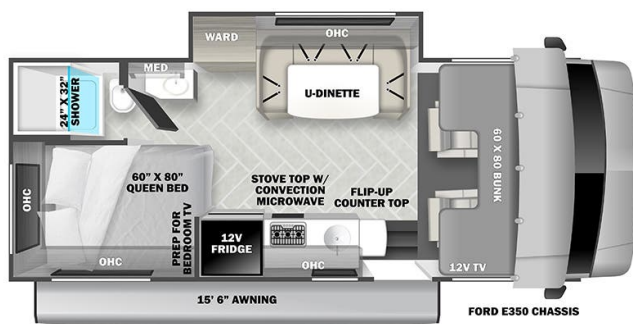

2023 FOREST RIVER SUNSEEKER 2150SLE

SPECIFICATIONS

Year	2023
Manufacturer	FOREST RIVER
Brand	SUNSEEKER
Model	2150SLE
Type	Motorhome
Class	C
Fuel Type	Gas
Status	PreOwned
Stock #	7778A
Financing Available	✓
Warranty Available	✓
Odometer	28000 kms.
VIN	N/A
Chassis	FORD E350
Engine	N/A
Transmission	N/A
Suspension	N/A
Leveling	N/A
Exterior Length	24.0 ft.
Dry Weight	N/A lbs.
Sleeping Capacity	6 person(s)
Interior Colour	N/A
Exterior Colour	N/A
Slideouts	1

Disclaimer: Product information, pricing and photos are as accurate as possible and are subject to change without notice.

SELLING FEATURES

Family or Couples Model Class C Motorhome!

- Ford E350 Chassis
- V8 Gasoline Engine
- Under 28000km
- Power Patio Awning
- Outdoor Speakers
- 1 Piece Fiberglass Front Cap
- Slide Topper
- Onboard Generator
- Ample Exterior Storage
- Rear Vision Camera
- Cab-over Bunk Bed with Ladder
- Large TV...