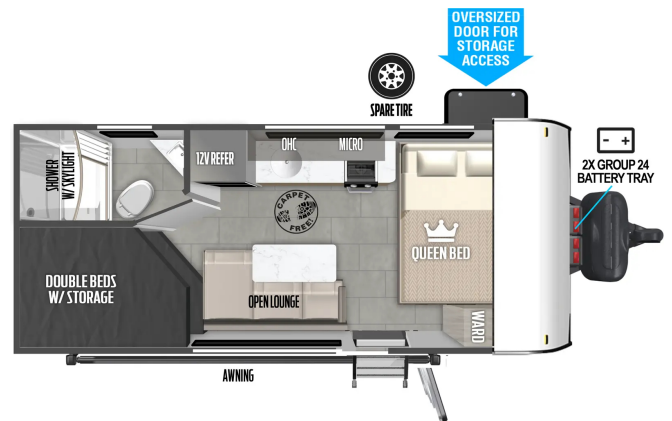

2025 FOREST RIVER SALEM FSX 174DBLE

\$24,900.00

\$117 Bi-Weekly

SPECIFICATIONS

Year	2025
Manufacturer	FOREST RIVER
Brand	SALEM FSX
Model	174DBLE
Type	Travel Trailer
Status	New
Stock #	015149
Financing Available	✓
Warranty Available	✓
Suspension	N/A
Leveling	N/A
Exterior Length	19.8 ft.
Dry Weight	3293 lbs.
Sleeping Capacity	6 person(s)
Interior Colour	N/A
Exterior Colour	Aluminum
Slideouts	N/A

Disclaimer: Product information, pricing and photos are as accurate as possible and are subject to change without notice.

SELLING FEATURES

Lightweight single axle trailer with double over double bunk!

- Sleeps up to 6 - front queen bed and double over double bunks
- Kitchen includes two burner range, and fridge
- Rear bathroom with shower and toilet
- A/C and furnace
- Aerodynamic front profile
- Spare tire and carrier
- Includes filled propane tank and deep cycle marine battery
- Manufacturer warranty
- Dry weight of 3,293lbs