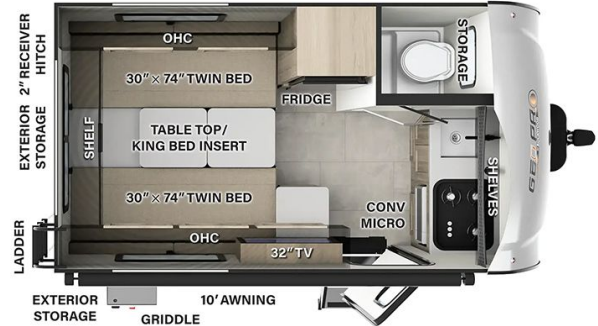

ON ORDER UNIT

2025 FOREST RIVER ROCKWOOD GEO PRO 15TB

SPECIFICATIONS

Year	2025
Manufacturer	FOREST RIVER
Brand	ROCKWOOD GEO PRO
Model	15TB
Type	Travel Trailer
Status	New
Stock #	S3037740
Financing Available	✓
Warranty Available	✓
Suspension	N/A
Leveling	N/A
Exterior Length	15.7 ft.
Dry Weight	2846 lbs.
Sleeping Capacity	2 person(s)
Interior Colour	N/A
Exterior Colour	Fiberglass
Slideouts	N/A

Disclaimer: Product information, pricing and photos are as accurate as possible and are subject to change without notice.

SELLING FEATURES

Specifications and Features:

- Length (ft): 15'8"
- Width (ft): 7'8"
- Height (ft): 9'10"
- GVWR (lbs): 3907
- Dry Weight (lbs): 2846
- Payload Capacity (lbs): 1061
- Hitch Weight (lbs): 407
- Number Of Fresh Water Holding Tanks: 1
- Total Fresh Water Tank Capacity (gal): 31
- Number Of Gray ...