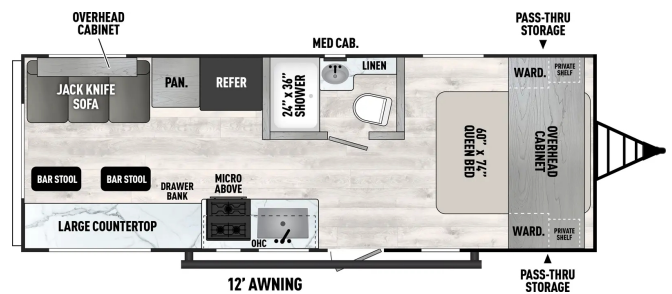

2025 COACHMEN CLIPPER 242MK

\$34,900.00

Originally \$46,915.00

\$166

SPECIFICATIONS

Year	2025
Manufacturer	COACHMEN
Brand	CLIPPER
Model	242MK
Type	Travel Trailer
Status	New
Stock #	8631
Financing Available	✓
Warranty Available	✓
Suspension	N/A
Leveling	N/A
Exterior Length	.0 ft.
Dry Weight	4686 lbs.
Sleeping Capacity	N/A person(s)
Interior Colour	N/A
Exterior Colour	N/A
Slideouts	N/A