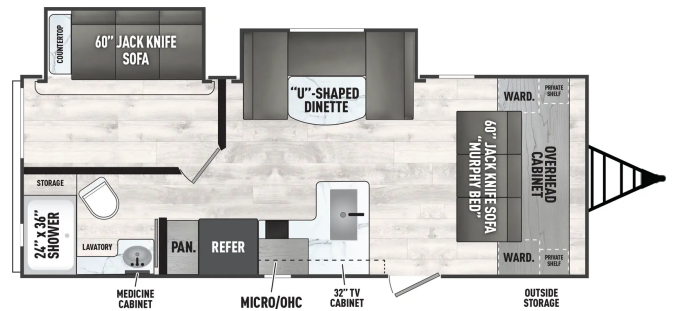

2025 COACHMEN CLIPPER 22BHSR

$39,900.00

Originally $48,385.00

$190 Bi-Weekly

SPECIFICATIONS

Year	2025
Manufacturer	COACHMEN
Brand	CLIPPER
Model	22BHSR
Type	Travel Trailer
Status	New
Stock #	8614
Financing Available	✓
Warranty Available	✓
Suspension	N/A
Leveling	N/A
Exterior Length	22.0 ft.
Dry Weight	5460 lbs.
Sleeping Capacity	N/A person(s)
Interior Colour	N/A
Exterior Colour	N/A
Slideouts	2

Disclaimer: Product information, pricing and photos are as accurate as possible and are subject to change without notice.

SELLING FEATURES

?Introducing the 2025 Coachmen Clipper 22BHSR Travel Trailer—a perfect blend of comfort, functionality, and modern design for families and adventure enthusiasts alike.?

Key Features:

- **Spacious Living Area:** The 22BHSR boasts double slide-outs, creating an open and inviting space. The fr...

OPTIONS & EQUIPMENT

Powered by focusRV