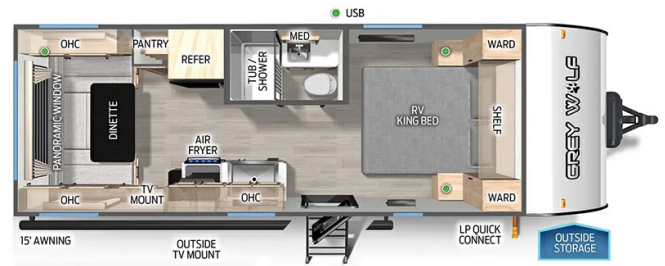

### SPECIFICATIONS

Year	2025
Manufacturer	FOREST RIVER
Brand	GREY WOLF
Model	20RDSEBL
Type	Travel Trailer
Status	New
Stock #	20RDSEBL
Financing Available	✘
Warranty Available	✘
Suspension	N/A
Leveling	N/A
Exterior Length	25.3 ft.
Dry Weight	4053 lbs.
Sleeping Capacity	4 person(s)
Interior Colour	N/A
Exterior Colour	Aluminum
Slideouts	N/A

### SELLING FEATURES

MORE PICTURES TO COME ..  
Specifications and Features:

- Length (ft): 25'4"
- Width (ft): 8'0"
- Height (ft): 10'6"
- GVWR (lbs): 7450
- Dry Weight (lbs): 4053
- Payload Capacity (lbs): 3397
- Hitch Weight (lbs): 450
- Number Of Fresh Water Holding Tanks: 1
- Total Fresh Water Tank Capacity...