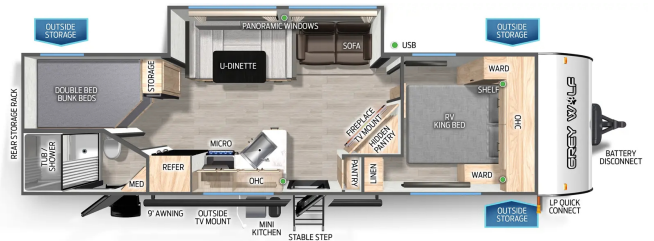

2025 FOREST RIVER CHEROKEE GREY WOLF TRAVEL TRAILER 26KF

$30,992.00

Originally $52,005.50

SPECIFICATIONS

Year	2025
Manufacturer	FOREST RIVER
Brand	CHEROKEE GREY WOLF TRAVEL TRAILER
Model	26KF
Type	Travel Trailer
Status	New
Stock #	SX166289
Financing Available	✓
Warranty Available	✓
Suspension	N/A
Leveling	N/A
Exterior Length	32.9 ft.
Dry Weight	6583 lbs.
Sleeping Capacity	10 person(s)
Interior Colour	Denali
Exterior Colour	Aluminum
Slideouts	1

Disclaimer: Product information, pricing and photos are as accurate as possible and are subject to change without notice.

SELLING FEATURES

Specifications and Features:

- Length (ft): 32'9"
- Width (ft): 8'0"
- Height (ft): 10'5"
- GVWR (lbs): 7830
- Dry Weight (lbs): 6583
- Payload Capacity (lbs): 1247
- Hitch Weight (lbs): 830
- Number Of Fresh Water Holding Tanks: 1
- Total Fresh Water Tank Capacity (gal): 52
- Number Of Gray ...

OPTIONS & EQUIPMENT

Limited Package:

- 12 V High Efficiency 10 Cubic Foot Residential-Style Refrigerator with Travel Lock
- Chef Select Black Stainless Steel Kitchen Suite Package
- Super Kitchen
- Seamless Countertops
- Matte Black Heavy Duty Spring Assisted Kitchen Faucet Sprayer
- Residential Farm Style Black Stainless Steel Sink
- Fireplace (Where Available)
- Premium Bedding and Comforter
- Upgraded Sofa with Bolster Arm Rests
- Supersized Central Air Conditioning Unit 15 000 BTU (Where Available)
- USB-C Charging Stations
- Full Hybrid Tub with Shower Surround
- LED Interior Lights
- Light Filtering Sheet Shading Premium Blackout
- Zebra Blinds
- RV King Bed (Where Available)
- Bedside Inverter
- Exclusive Solar Thermo Controlled Reflective Tinted Safety Glass Windows
- Blackout Glass Safety Slam Friction Hinge Entry Door with Window and Shade Prep
- Cherokee Exclusive Stable Step with Oversized Landing
- Exterior LED Light Strip at Awning
- External Porch Scare Light
- Outside Kitchen (Where Available)