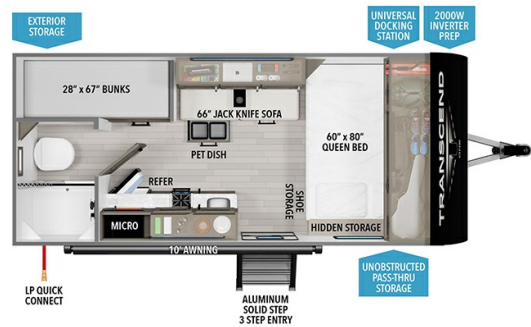

### SPECIFICATIONS

Year	2025
Manufacturer	GRAND DESIGN
Brand	TRANSCEND ONE
Model	151BH
Type	Travel Trailer
Status	New
Stock #	50363
Financing Available	✓
Warranty Available	Manufacturer
Suspension	N/A
Leveling	N/A
Exterior Length	19.7 ft.
Dry Weight	3550 lbs.
Sleeping Capacity	6 person(s)
Interior Colour	LUNA
Exterior Colour	Aluminum
Slideouts	N/A

#### Specifications and Features:

- Length (ft): 19'8"
- Width (ft): 8'0"
- Height (ft): 10'3"
- Interior Height (ft): 6'6"
- GVWR (lbs): 4420
- Dry Weight (lbs): 3550
- Hitch Weight (lbs): 490
- Number Of Fresh Water Holding Tanks: 1
- Total Fresh Water Tank Capacity (gal): 37
- Number Of Gray Wa...