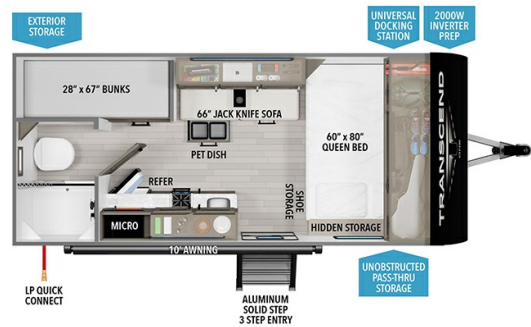

Woody's Price

2025 GRAND DESIGN TRANSCEND ONE 151BH

SPECIFICATIONS

Year	2025
Manufacturer	GRAND DESIGN
Brand	TRANSCEND ONE
Model	151BH
Type	Travel Trailer
Status	New
Stock #	50362
Financing Available	✓
Warranty Available	Manufacturer
Suspension	N/A
Leveling	N/A
Exterior Length	19.7 ft.
Dry Weight	3550 lbs.
Sleeping Capacity	6 person(s)
Interior Colour	LUNA
Exterior Colour	Aluminum
Slideouts	N/A

Disclaimer: Product information, pricing and photos are as accurate as possible and are subject to change without notice.

SELLING FEATURES

Specifications and Features:

- Length (ft): 19'8"
- Width (ft): 8'0"
- Height (ft): 10'3"
- Interior Height (ft): 6'6"
- GVWR (lbs): 4420
- Dry Weight (lbs): 3550
- Hitch Weight (lbs): 490
- Number Of Fresh Water Holding Tanks: 1
- Total Fresh Water Tank Capacity (gal): 37
- Number Of Gray Wa...