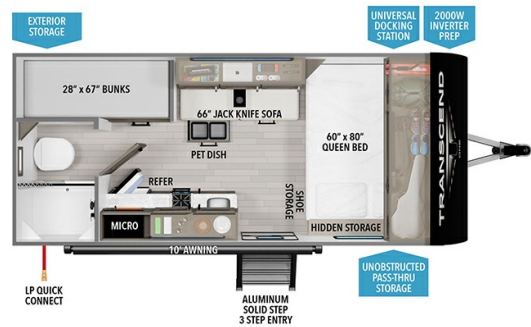

Woody's Price

2025 GRAND DESIGN TRANSCEND ONE 151BH

SPECIFICATIONS

Year	2025
Manufacturer	GRAND DESIGN
Brand	TRANSCEND ONE
Model	151BH
Type	Travel Trailer
Status	New
Stock #	50361
Financing Available	✓
Warranty Available	Manufacturer
Suspension	N/A
Leveling	N/A
Exterior Length	19.7 ft.
Dry Weight	3550 lbs.
Sleeping Capacity	6 person(s)
Interior Colour	LUNA
Exterior Colour	Aluminum
Slideouts	N/A

Disclaimer: Product information, pricing and photos are as accurate as possible and are subject to change without notice.

SELLING FEATURES

Specifications and Features:

- Length (ft): 19'8"
- Width (ft): 8'0"
- Height (ft): 10'3"
- Interior Height (ft): 6'6"
- GVWR (lbs): 4420
- Dry Weight (lbs): 3550
- Hitch Weight (lbs): 490
- Number Of Fresh Water Holding Tanks: 1
- Total Fresh Water Tank Capacity (gal): 37
- Number Of Gray Wa...