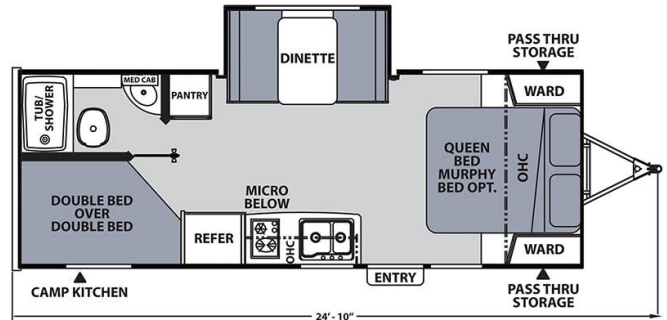

### SPECIFICATIONS

Year	2019
Manufacturer	COACHMEN
Brand	APEX NANO
Model	208BHS
Type	Travel Trailer
Status	New
Stock #	8595
Financing Available	✓
Warranty Available	✓
Suspension	N/A
Leveling	N/A
Exterior Length	21.0 ft.
Dry Weight	3940 lbs.
Sleeping Capacity	N/A person(s)
Interior Colour	N/A
Exterior Colour	N/A
Slideouts	N/A