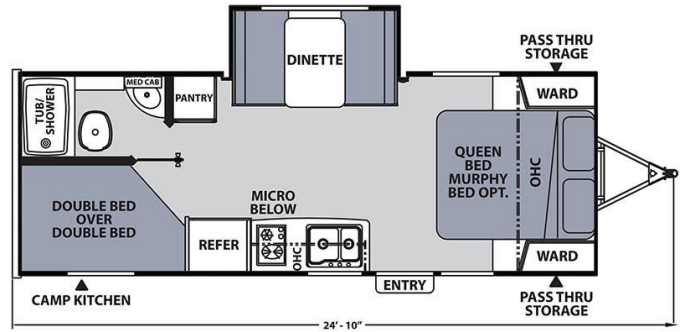

### SPECIFICATIONS

Year	2019
Manufacturer	COACHMEN
Brand	APEX NANO
Model	208BHS
Type	Travel Trailer
Status	New
Stock #	8595
Financing Available	✓
Warranty Available	✓
Suspension	N/A
Leveling	N/A
Exterior Length	21.0 ft.
Dry Weight	3940 lbs.
Sleeping Capacity	N/A person(s)
Interior Colour	N/A
Exterior Colour	N/A
Slideouts	N/A