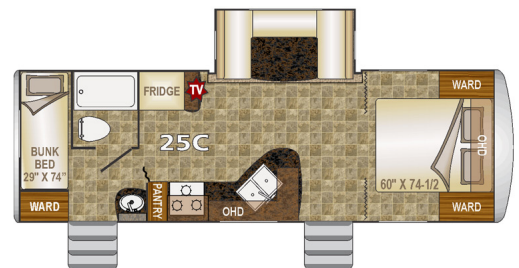

2015 NORTHWOOD NASH 25C

\$29,900.00

Originally ~~\$32,900.00~~

\$167 Bi-Weekly

SPECIFICATIONS

Year	2015
Manufacturer	NORTHWOOD
Brand	NASH
Model	25C
Type	Other
Status	PreOwned
Stock #	B1422A
Financing Available	x
Warranty Available	x
Suspension	N/A
Leveling	N/A
Exterior Length	28.7 ft.
Dry Weight	5378 lbs.
Sleeping Capacity	6 person(s)
Interior Colour	N/A
Exterior Colour	Fiberglass
Slideouts	1

Disclaimer: Product information, pricing and photos are as accurate as possible and are subject to change without notice.

SELLING FEATURES

Specifications and Features:

- Length (ft): 28'8"
- Width (ft): 8'0"
- Height (ft): 10'11"
- GVWR (lbs): 8000
- Dry Weight (lbs): 5378
- Payload Capacity (lbs): 2622
- Hitch Weight (lbs): 555
- Number Of Fresh Water Holding Tanks: 1
- Total Fresh Water Tank Capacity (gal): 50
- Number Of Gray...