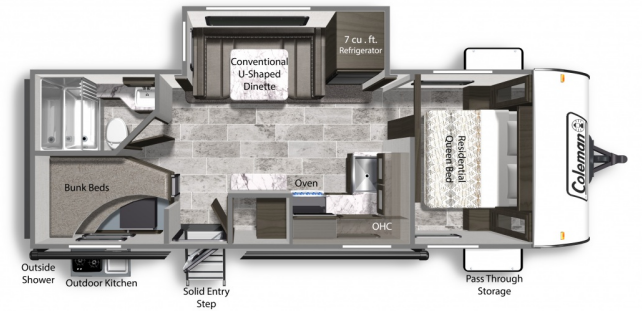

## 2022 DUTCHMEN COLEMAN LIGHT 2455BH

### SPECIFICATIONS

|                     |                |
|---------------------|----------------|
| Year                | 2022           |
| Manufacturer        | DUTCHMEN       |
| Brand               | COLEMAN LIGHT  |
| Model               | 2455BH         |
| Type                | Travel Trailer |
| Status              | PreOwned       |
| Stock #             | 8655           |
| Financing Available | ✓              |
| Warranty Available  | ✓              |
| Suspension          | N/A            |
| Leveling            | N/A            |
| Exterior Length     | .0 ft.         |
| Dry Weight          | N/A lbs.       |
| Sleeping Capacity   | N/A person(s)  |
| Interior Colour     | N/A            |
| Exterior Colour     | N/A            |
| Slideouts           | N/A            |