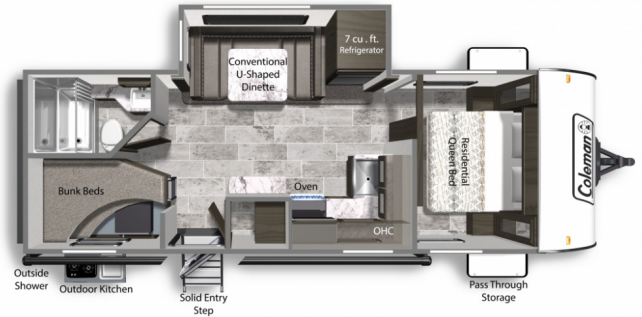

## 2022 DUTCHMEN COLEMAN LIGHT 2455BH

### SPECIFICATIONS

|                     |                |
|---------------------|----------------|
| Year                | 2022           |
| Manufacturer        | DUTCHMEN       |
| Brand               | COLEMAN LIGHT  |
| Model               | 2455BH         |
| Type                | Travel Trailer |
| Status              | PreOwned       |
| Stock #             | 8655           |
| Financing Available | ✓              |
| Warranty Available  | ✓              |
| Suspension          | N/A            |
| Leveling            | N/A            |
| Exterior Length     | .0 ft.         |
| Dry Weight          | N/A lbs.       |
| Sleeping Capacity   | N/A person(s)  |
| Interior Colour     | N/A            |
| Exterior Colour     | N/A            |
| Slideouts           | N/A            |