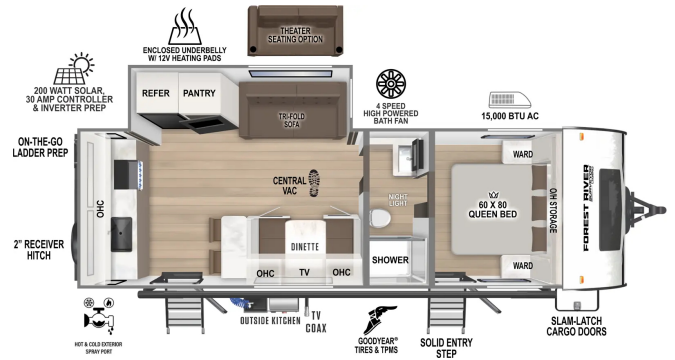

## 2025 FOREST RIVER SURVEYOR LEGEND 261RKLE

**\$36,992.00**

Originally \$53,097.50

### SPECIFICATIONS

Year	2025
Manufacturer	FOREST RIVER
Brand	SURVEYOR LEGEND
Model	261RKLE
Type	Travel Trailer
Status	New
Stock #	SV479104
Financing Available	✓
Warranty Available	✓
Suspension	N/A
Leveling	N/A
Exterior Length	30.0 ft.
Dry Weight	6078 lbs.
Sleeping Capacity	N/A person(s)
Interior Colour	N/A
Exterior Colour	Fiberglass
Slideouts	1

### SELLING FEATURES

Specifications and Features:

- Length (ft): 30'9"
- Width (ft): 8'0"
- Height (ft): 11'3"
- GVWR (lbs): 7578
- Dry Weight (lbs): 6078
- Payload Capacity (lbs): 1500
- Hitch Weight (lbs): 640
- Number Of Fresh Water Holding Tanks: 1
- Total Fresh Water Tank Capacity (gal): 40
- Number Of Gray ...