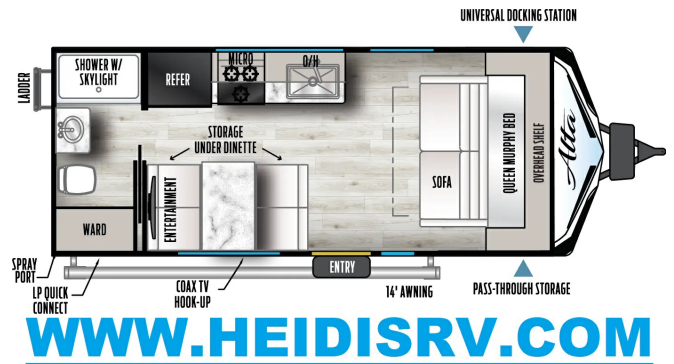

\$37,995.00

Originally \$64,805.00

SPECIFICATIONS

Year	2025
Manufacturer	EAST TO WEST
Brand	ALTA
Model	1600MRB LE (REAR BATH)*
Type	Travel Trailer
Status	New
Stock #	6195
Sleeping Capacity	4 person(s)

Disclaimer: Product information, pricing and photos are as accurate as possible and are subject to change without notice.

NEW

2025 FOREST RIVER Alta 1600MRB LE

Couples Unit

Sleeps 4
Length 22'10"

Located Between Barrie & Orillia
Phone/Text 705-487-2214 | Email: heidis@heidisrv.com
Toll Free: 1-888-322-3614 | Website: heidisrv.com

SELLING FEATURES

Compact and easy to tow, this couples unit is perfect for those that want freedom and versatility with a smaller floorplan. The rear bath that includes a shower with skylight, sink and toilet will help you get ready quickly in the morning, or you might want to take advantage of the amazing weath...

OPTIONS & EQUIPMENT

- model length: 16'
- overall length (from bumper-to-hitch): 22'10"
- LUXE DECOR PACKAGE
- EXTENDED CLIMATE GUARD PACKAGE
- ADVANTAGE EQUIPMENT PACKAGE
- WEST COAST 200WATT POWER PKG
- ALTA 200 WATT SOLAR PACKAGE
- GOOD YEAR TIRES
- 32" SMART LED TV
- 12VOLT FACTORY INSTALL INVERTER
- SPARE TIRE W/CARRIE
- SOLID TRIPLE ENTRY STEP
- CSA Z240 CANADIAN UNIT
- ** disclaimer: 360 video & YouTube video on our website are stock videos from Forest River's website and maybe different than our stock unit **