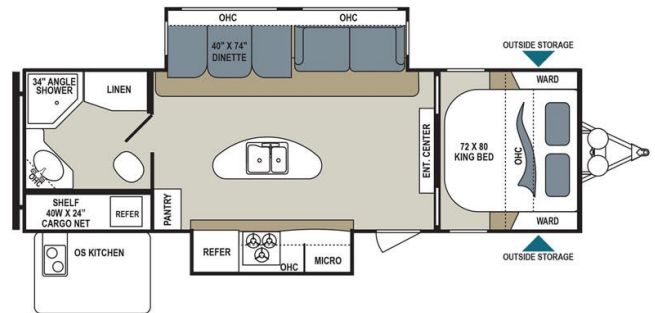

$24,995.00

2016 DUTCHMEN Aerolite 272RBSS

SPECIFICATIONS

Year	2016
Manufacturer	DUTCHMEN
Brand	Aerolite
Model	272RBSS
Type	Travel Trailer
Status	PreOwned
Stock #	I1518
Financing Available	✘
Warranty Available	✘
Suspension	N/A
Leveling	N/A
Exterior Length	31.8 ft.
Dry Weight	6840 lbs.
Sleeping Capacity	N/A person(s)
Interior Colour	N/A
Exterior Colour	N/A
Slideouts	N/A

Disclaimer: Product information, pricing and photos are as accurate as possible and are subject to change without notice.

Powered by focusRV