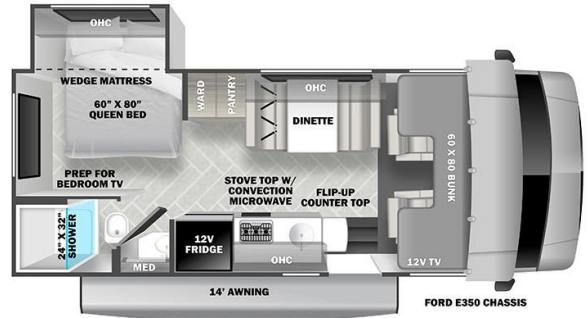

ON ORDER UNIT

Woody's Price

2023 FOREST RIVER FORESTER 2251 CD

SPECIFICATIONS

Year	2023
Manufacturer	FOREST RIVER
Brand	FORESTER
Model	2251 CD
Type	Motorhome
Class	C
Fuel Type	Gas
Status	PreOwned
Stock #	50349
Financing Available	✓
Warranty Available	For Purchase
Odometer	0 kms.
VIN	FRF061096
Chassis	Ford E350
Engine	325HP V8
Transmission	AUTO
Suspension	N/A
Leveling	N/A
Exterior Length	23.0 ft.
Dry Weight	12500 lbs.
Sleeping Capacity	6 person(s)
Interior Colour	N/A
Exterior Colour	Fiberglass
Slideouts	1

Disclaimer: Product information, pricing and photos are as accurate as possible and are subject to change without notice.

SELLING FEATURES

Specifications and Features:

- Chassis Brand: Ford
- Engine Type: V8
- Chassis Model: E350
- Cylinders: 8
- Horsepower (bhp): 325
- Torque (Ft Lbs): 450
- Fuel Type: Gas
- Transmission Brand: TorqShift
- Transmission Type: Automatic
- Number Of Speeds: 6
- Driveline Type: 4X2
- Length (ft): 2...