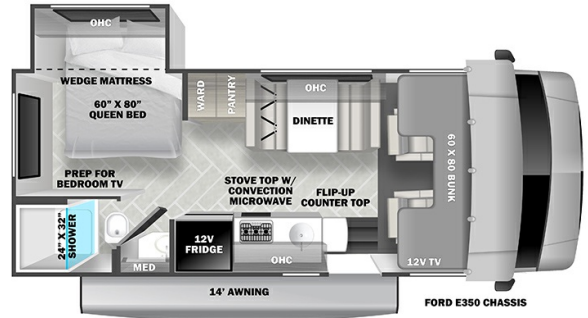

#### SPECIFICATIONS

Year	2023
Manufacturer	FOREST RIVER
Brand	FORESTER
Model	2251CD
Type	Motorhome
Class	C
Fuel Type	Gas
Status	PreOwned
Stock #	50348
Financing Available	✓
Warranty Available	For Purchase
Odometer	0 kms.
VIN	FRF061110
Chassis	Ford E350
Engine	325HP V8
Transmission	AUTO
Suspension	N/A
Leveling	N/A
Exterior Length	23.8 ft.
Dry Weight	9769 lbs.
Sleeping Capacity	6 person(s)
Interior Colour	N/A
Exterior Colour	Fiberglass
Slideouts	1

#### SELLING FEATURES

Specifications and Features:

- Chassis Brand: Ford
- Engine Type: V8
- Chassis Model: E350
- Cylinders: 8
- Horsepower (bhp): 325
- Torque (Ft Lbs): 450
- Fuel Type: Gas
- Transmission Brand: TorqShift
- Transmission Type: Automatic
- Number Of Speeds: 6
- Driveline Type: 4X2
- Length (ft): 2...