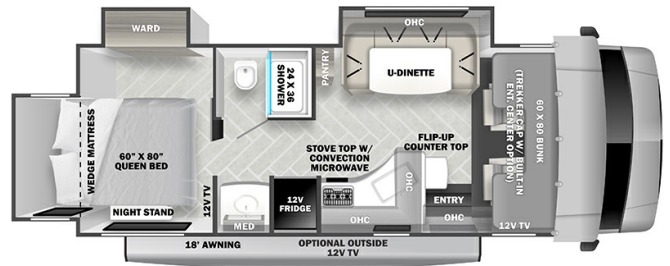

ON ORDER UNIT

Woody's Price

2023 FOREST RIVER FORESTER 2501 CD

SPECIFICATIONS

Year	2023
Manufacturer	FOREST RIVER
Brand	FORESTER
Model	2501 CD
Type	Motorhome
Class	C
Fuel Type	Gas
Status	PreOwned
Stock #	50347
Financing Available	✓
Warranty Available	For Purchase
Odometer	0 kms.
VIN	FRF060824
Chassis	Ford E450
Engine	325HP V8
Transmission	AUTO
Suspension	N/A
Leveling	N/A
Exterior Length	27.1 ft.
Dry Weight	11873 lbs.
Sleeping Capacity	6 person(s)
Interior Colour	N/A
Exterior Colour	Fiberglass
Slideouts	2

Disclaimer: Product information, pricing and photos are as accurate as possible and are subject to change without notice.

SELLING FEATURES

Specifications and Features:

- Chassis Brand: Ford
- Engine Type: V8
- Chassis Model: E450
- Cylinders: 8
- Horsepower (bhp): 325
- Torque (Ft Lbs): 450
- Fuel Type: Gas
- Transmission Brand: TorqShift
- Transmission Type: Automatic
- Number Of Speeds: 6
- Driveline Type: 4X2
- Length (ft): 2...