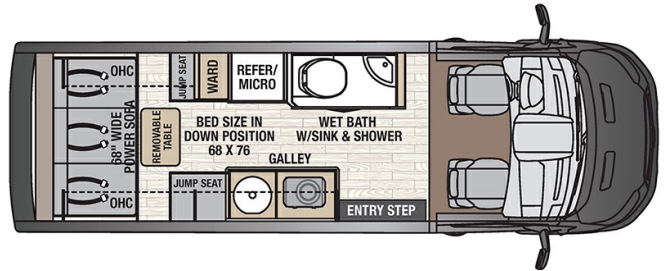

ON ORDER UNIT

Woody's Price

2021 COACHMEN BEYOND 22C

SPECIFICATIONS

Year	2021
Manufacturer	COACHMEN
Brand	BEYOND
Model	22C
Type	Motorhome
Class	B
Fuel Type	Gas
Status	PreOwned
Stock #	50346
Financing Available	✓
Warranty Available	For Purchase
Odometer	0 kms.
VIN	1FDRU8XG1MKA09325
Chassis	Ford Transit
Engine	310HP V6
Transmission	AUTO
Suspension	N/A
Leveling	N/A
Exterior Length	22.2 ft.
Dry Weight	8900 lbs.
Sleeping Capacity	2 person(s)
Interior Colour	N/A
Exterior Colour	N/A
Slideouts	N/A

Disclaimer: Product information, pricing and photos are as accurate as possible and are subject to change without notice.

SELLING FEATURES

Specifications and Features:

- Chassis Brand: Ford
- Engine Type: V6
- Chassis Model: Transit
- Cylinders: 6
- Horsepower (bhp): 310
- Torque (Ft Lbs): 400
- Fuel Type: Gas
- Transmission Brand: SelectShift®
- Transmission Type: Automatic
- Number Of Speeds: 10
- Driveline Type: AWD
- Length ...