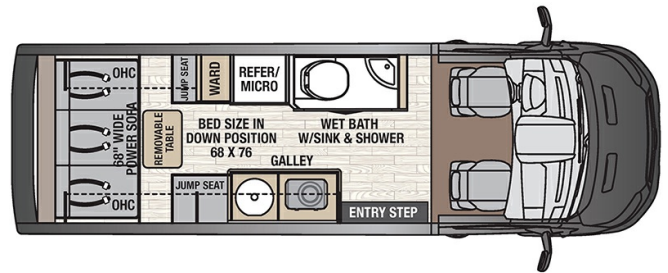

WOODY'S RV WORLD ABBOTSFORD

webleads@woodysrvworldabbotsford.dsmessage.com 1-844-854-1288
31708 Marshall Road, Abbotsford, BC V2T 6B1
Local 1-604-854-1288 | Fax 1-604-854-1406 | <https://www.woodysrv.com/>

ON ORDER UNIT

Woody's Price

2021 COACHMEN BEYOND 22C

SPECIFICATIONS

Year	2021
Manufacturer	COACHMEN
Brand	BEYOND
Model	22C
Type	Motorhome
Class	B
Fuel Type	Gas
Status	PreOwned
Stock #	50345
Financing Available	✓
Warranty Available	For Purchase
Odometer	80948 kms.
VIN	1FDRU8XG1MKA35973
Chassis	Ford Transit
Engine	310HP V6
Transmission	AUTO
Suspension	N/A
Leveling	N/A
Exterior Length	22.2 ft.
Dry Weight	8900 lbs.
Sleeping Capacity	2 person(s)
Interior Colour	N/A
Exterior Colour	N/A
Slideouts	N/A

Disclaimer: Product information, pricing and photos are as accurate as possible and are subject to change without notice.

SELLING FEATURES

Specifications and Features:

- Chassis Brand: Ford
- Engine Type: V6
- Chassis Model: Transit
- Cylinders: 6
- Horsepower (bhp): 310
- Torque (Ft Lbs): 400
- Fuel Type: Gas
- Transmission Brand: SelectShift®
- Transmission Type: Automatic
- Number Of Speeds: 10
- Driveline Type: AWD
- Length ...

Powered by focusRV