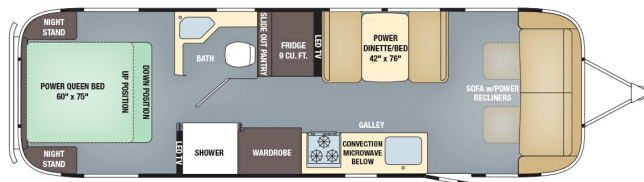

2018 AIRSTREAM AIRSTREAM CLASSIC 30RBQ

SPECIFICATIONS

Year	2018
Manufacturer	AIRSTREAM
Brand	AIRSTREAM
Model	CLASSIC 30RBQ
Type	Travel Trailer
Status	PreOwned
Stock #	C7821
Financing Available	✓
Warranty Available	✓
Suspension	N/A
Leveling	N/A
Exterior Length	30.0 ft.
Dry Weight	N/A lbs.
Sleeping Capacity	5 person(s)
Interior Colour	MOCHA CHERRY & MACADAMIA ULTRALEATHER
Exterior Colour	ALUMINUM
Slideouts	N/A

Disclaimer: Product information, pricing and photos are as accurate as possible and are subject to change without notice.

SELLING FEATURES

- Full Length Power Zip-Dee Patio Awning
- Rear and Side Zip-Dee Window Awnings
- Upgraded Power "Super Jack"
- Aluminum Propane Tanks with Level Monitors
- Stainless Steel Rock Guards
- Deep Tint Windows
- Dual Rooftop Air Conditioners
- Stainless Steel Exterior Accessory Doors
- Stainless Stee...