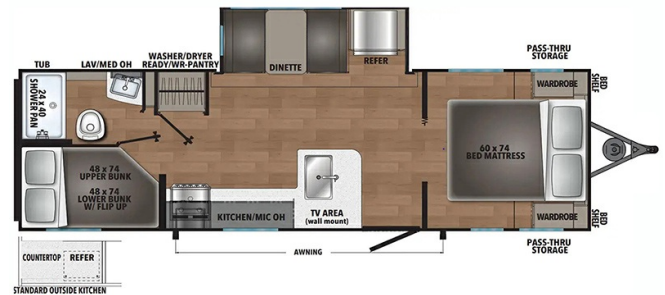

**2025 COACHMEN NORTHERN SPIRIT DLX 5250BHS**

**\$38,500.00**

Originally \$51,543.00

\$88 Weekly

**SPECIFICATIONS**

Year	2025
Manufacturer	COACHMEN
Brand	NORTHERN SPIRIT DLX
Model	5250BHS
Type	Travel Trailer
Status	New
Stock #	5107
Financing Available	✓
Warranty Available	✓
Suspension	N/A
Leveling	N/A
Exterior Length	28.9 ft.
Dry Weight	5383 lbs.
Sleeping Capacity	8 person(s)
Interior Colour	N/A
Exterior Colour	Fiberglass
Slideouts	1