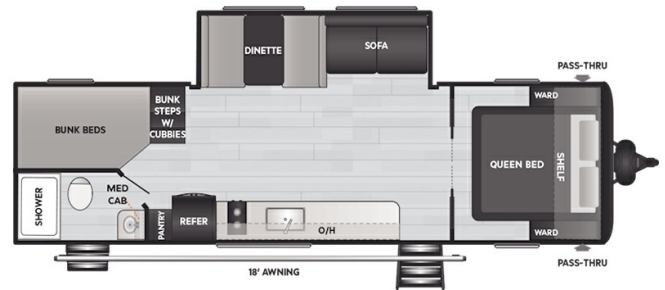

## 2025 KEYSTONE COLEMAN LIGHT 26BX

**\$44,995.00**

Originally \$48,995.00

### SPECIFICATIONS

Year	2025
Manufacturer	KEYSTONE
Brand	COLEMAN LIGHT
Model	26BX
Type	Travel Trailer
Status	New
Stock #	N944980
Suspension	N/A
Leveling	N/A
Exterior Length	30.3 ft.
Dry Weight	5016 lbs.
Sleeping Capacity	10 person(s)
Interior Colour	N/A
Exterior Colour	Sheet Metal
Slideouts	1

### SELLING FEATURES

Specifications and Features:

- Length (ft): 30'4"
- Height (ft): 10'9"
- Interior Height (ft): 6'6"
- GVWR (lbs): 7000
- Dry Weight (lbs): 5016
- Payload Capacity (lbs): 1984
- Hitch Weight (lbs): 642
- Number Of Fresh Water Holding Tanks: 1
- Total Fresh Water Tank Capacity (gal): 41
- Numbe...