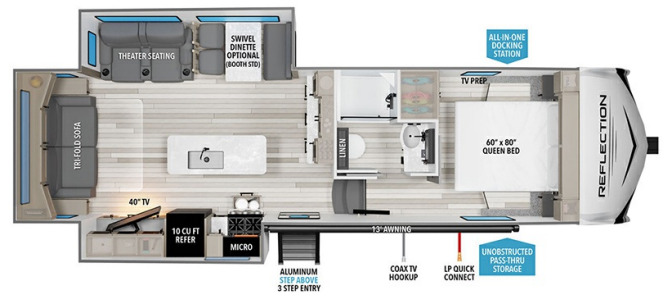

## 2025 GRAND DESIGN REFLECTION 100 28RL

### SPECIFICATIONS

Year	2025
Manufacturer	GRAND DESIGN
Brand	REFLECTION 100
Model	28RL
Type	Fifth Wheel
Status	New
Stock #	50341
Financing Available	✓
Warranty Available	Manufacturer
Suspension	N/A
Leveling	N/A
Exterior Length	31.0 ft.
Dry Weight	8362 lbs.
Sleeping Capacity	4 person(s)
Interior Colour	COLLINS
Exterior Colour	Fiberglass
Slideouts	2

### SELLING FEATURES

Specifications and Features:

- Length (ft): 31'0"
- Width (ft): 8'0"
- Height (ft): 12'3"
- GVWR (lbs): 10995
- Dry Weight (lbs): 8362
- Payload Capacity (lbs): 2633
- Hitch Weight (lbs): 1348
- Number Of Fresh Water Holding Tanks: 1
- Total Fresh Water Tank Capacity (gal): 55
- Number Of Gra...