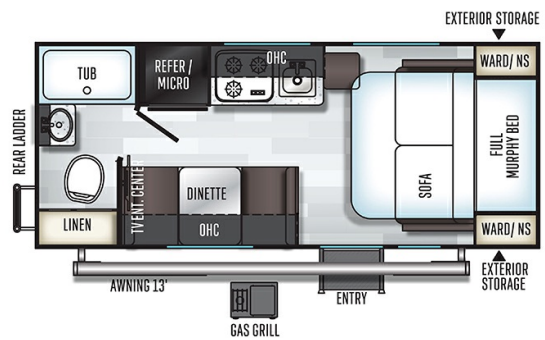

CONSIGNMENT UNIT

\$18,992.00

2019 FOREST RIVER ROCKWOOD GEO PRO 19FD

SPECIFICATIONS

Year	2019
Manufacturer	FOREST RIVER
Brand	ROCKWOOD GEO PRO
Model	19FD
Type	Travel Trailer
Status	PreOwned
Stock #	K3004155
Financing Available	✓
Warranty Available	✗
Suspension	Torflex
Leveling	N/A
Exterior Length	20.0 ft.
Dry Weight	2829 lbs.
Sleeping Capacity	3 person(s)
Interior Colour	N/A
Exterior Colour	Fiberglass
Slideouts	N/A

Disclaimer: Product information, pricing and photos are as accurate as possible and are subject to change without notice.

SELLING FEATURES

Specifications and Features:

- Length (ft): 20'0"
- Width (ft): 7'4"
- Height (ft): 9'7"
- Interior Height (ft): 6'6"
- Dry Weight (lbs): 2829
- Payload Capacity (lbs): 1061
- Hitch Weight (lbs): 390
- Number Of Fresh Water Holding Tanks: 1
- Total Fresh Water Tank Capacity (gal): 37
- Number...