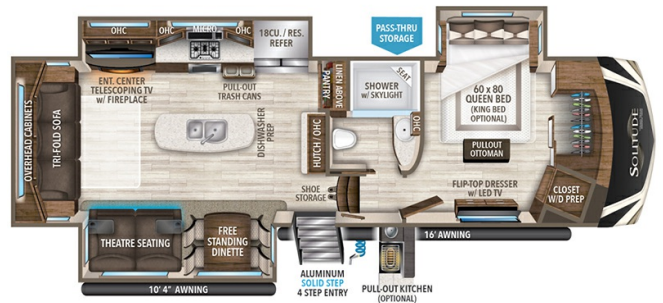

BILL THOMAS CAMPER SALES

onlinesales@btcamper.com 1-636-327-5900
101 Thomas RV Way, Wentzville, MO 63385
Local 1-636-327-5900 | <https://www.btcamper.com>

2019 GRAND DESIGN SOLITUDE 310GK

\$39,873.00

Originally \$44,990.00

SPECIFICATIONS

Year	2019
Manufacturer	GRAND DESIGN
Brand	SOLITUDE
Model	310GK
Type	Fifth Wheel
Status	PreOwned
Stock #	13059
Financing Available	✓
Warranty Available	✓
Suspension	N/A
Leveling	N/A
Exterior Length	34.9 ft.
Dry Weight	12100 lbs.
Sleeping Capacity	4 person(s)
Interior Colour	N/A
Exterior Colour	Fiberglass
Slideouts	3

Disclaimer: Product information, pricing and photos are as accurate as possible and are subject to change without notice.

SELLING FEATURES

Specifications and Features:

- Length (ft): 34'11"
- Width (ft): 8'5"
- Height (ft): 13'5"
- Dry Weight (lbs): 12100
- Hitch Weight (lbs): 2350
- Number Of Fresh Water Holding Tanks: 1
- Total Fresh Water Tank Capacity (gal): 93
- Number Of Gray Water Holding Tanks: 1
- Total Gray Water Tank ...

OPTIONS & EQUIPMENT

- POWERAWNING
- OUTSIDE SPEAKERS
- ROOF LADDER
- SPARE TIRE + CARRIER
- OUTSIDE SHOWER
- 5W POWER LANDING JACKS
- 10 GALLON WATER HEATER
- 50 AMP SERVICE
- GENERATOR PREP
- BLACK TANK FLUSH
- SOLAR PANEL
- SLIDE TOPPERS
- MAXX AIR VENT COVERS
- KITCHEN SLIDE
- DINETTE/SOFA SLIDE
- 2ND ROOF AIR CONDITIONER
- DUCTED AIR
- DAY/NIGHT SHADES
- SOLID SURFACE COUNTERTOP
- MICROWAVE
- 3 BURNER STOVE W/GAS OVEN
- LIVING ROOM TV
- BEDROOM TV
- FIREPLACE
- SHOWER ENCLOSURE
- BT 90 DAY APPLIANCE POLICY