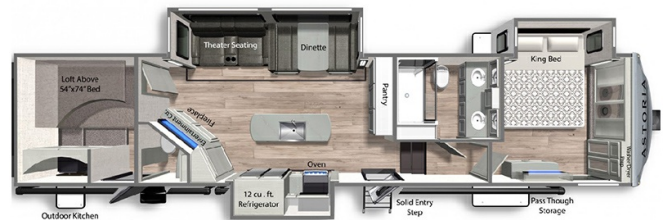

#### SPECIFICATIONS

Year	2022
Manufacturer	DUTCHMEN
Brand	ASTORIA
Model	3603LFP
Type	Fifth Wheel
Status	PreOwned
Stock #	48535B
Financing Available	✓
Warranty Available	For Purchase
Suspension	N/A
Leveling	N/A
Exterior Length	40.8 ft.
Dry Weight	11338 lbs.
Sleeping Capacity	8 person(s)
Interior Colour	N/A
Exterior Colour	Fiberglass
Slideouts	3

#### SELLING FEATURES

Specifications and Features:

- Length (ft): 40'9"
- Height (ft): 13'0"
- Dry Weight (lbs): 11338
- Payload Capacity (lbs): 2662
- Hitch Weight (lbs): 2246
- Number Of Fresh Water Holding Tanks: 1
- Total Fresh Water Tank Capacity (gal): 50
- Number Of Gray Water Holding Tanks: 1
- Total Gray ...