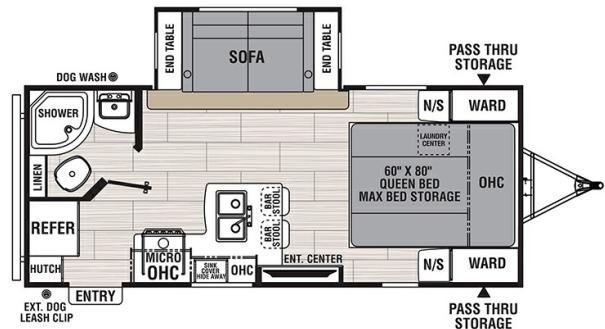

Disclaimer: Product information, pricing and photos are as accurate as possible and are subject to change without notice.

SELLING FEATURES

Specifications and Features:

- Length (ft): 24'0"
- Width (ft): 8'0"
- Height (ft): 11'1"
- Dry Weight (lbs): 4926
- Payload Capacity (lbs): 1574
- Hitch Weight (lbs): 520
- Number Of Fresh Water Holding Tanks: 1
- Total Fresh Water Tank Capacity (gal): 49
- Number Of Gray Water Holding Tanks...

OPTIONS & EQUIPMENT

- POWER AWNING
- OUTSIDE SPEAKERS
- ROOF LADDER
- OUTSIDE SHOWER
- STABILIZER JACKS-MANUAL
- 6 GALLON WATER HEATER
- BLACK TANK FLUSH
- BOOTH/U SHAPED DINETTE
- DUCTED AIR
- BT 90 DAY APPLIANCE POLICY