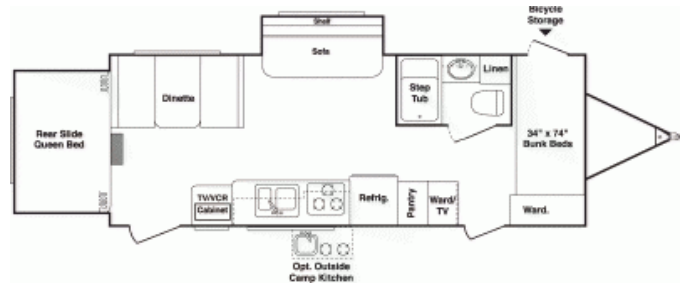

2007 KEYSTONE OUTBACK 25RSS

SPECIFICATIONS

Year	2007
Manufacturer	KEYSTONE
Brand	OUTBACK
Model	25RSS
Type	Travel Trailer
Status	PreOwned
Stock #	INCOMING MODEL!
Suspension	N/A
Leveling	N/A
Exterior Length	25.8 ft.
Dry Weight	5370 lbs.
Sleeping Capacity	N/A person(s)
Interior Colour	N/A
Exterior Colour	N/A
Slideouts	N/A