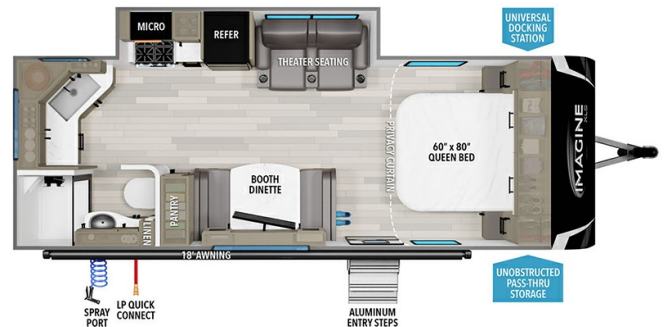

### SPECIFICATIONS

Year	2025
Manufacturer	GRAND DESIGN
Brand	IMAGINE XLS
Model	22MLE
Type	Travel Trailer
Status	New
Stock #	50313
Financing Available	✓
Warranty Available	Manufacturer
Suspension	N/A
Leveling	N/A
Exterior Length	26.1 ft.
Dry Weight	5176 lbs.
Sleeping Capacity	4 person(s)
Interior Colour	BRYNLEE TEAK
Exterior Colour	Fiberglass
Slideouts	1

### SELLING FEATURES

Specifications and Features:

- Length (ft): 26'1"
- Width (ft): 8'0"
- Height (ft): 10'10"
- Interior Height (ft): 6'6"
- GVWR (lbs): 6995
- Dry Weight (lbs): 5176
- Hitch Weight (lbs): 490
- Number Of Fresh Water Holding Tanks: 1
- Total Fresh Water Tank Capacity (gal): 43
- Number Of Gray W...