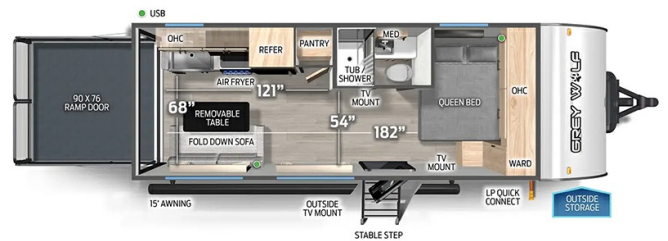

ON ORDER UNIT

Woody's Price

2025 FOREST RIVER GREY WOLF 18RRBL

SPECIFICATIONS

Year	2025
Manufacturer	FOREST RIVER
Brand	GREY WOLF
Model	18RRBL
Type	Toy Hauler
Status	New
Stock #	50301
Financing Available	✓
Warranty Available	Manufacturer
Suspension	N/A
Leveling	N/A
Exterior Length	24.1 ft.
Dry Weight	4463 lbs.
Sleeping Capacity	4 person(s)
Interior Colour	BRYCE CANYON
Exterior Colour	Aluminum
Slideouts	N/A

Disclaimer: Product information, pricing and photos are as accurate as possible and are subject to change without notice.

SELLING FEATURES

Specifications and Features:

- Length (ft): 24'1"
- Width (ft): 8'0"
- Height (ft): 10'6"
- GVWR (lbs): 7550
- Dry Weight (lbs): 4463
- Payload Capacity (lbs): 3087
- Hitch Weight (lbs): 550
- Number Of Fresh Water Holding Tanks: 1
- Total Fresh Water Tank Capacity (gal): 52
- Number Of Gray ...