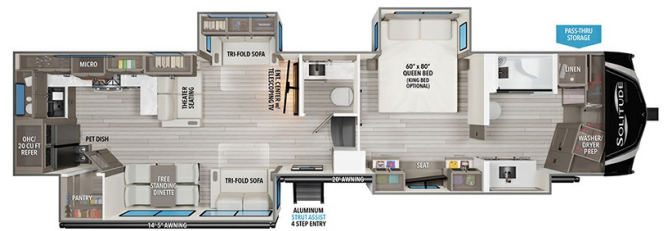

### SPECIFICATIONS

Year	2025
Manufacturer	GRAND DESIGN
Brand	SOLITUDE
Model	417KB
Type	Fifth Wheel
Status	New
Stock #	50299
Financing Available	✓
Warranty Available	Manufacturer
Suspension	N/A
Leveling	N/A
Exterior Length	41.7 ft.
Dry Weight	15494 lbs.
Sleeping Capacity	4 person(s)
Interior Colour	DOVE
Exterior Colour	Fiberglass
Slideouts	4

### SELLING FEATURES

Specifications and Features:

- Length (ft): 41'8"
- Width (ft): 8'5"
- Height (ft): 13'5"
- Interior Height (ft): 8'1"
- GVWR (lbs): 18000
- Dry Weight (lbs): 15494
- Payload Capacity (lbs): 2506
- Hitch Weight (lbs): 3290
- Number Of Fresh Water Holding Tanks: 1
- Total Fresh Water Tank Capa...

### OPTIONS & EQUIPMENT

- SOLITUDE RESIDENTIAL LIVING PACKAGE
- ROLLER SHADES
- SOLID STEP QUAD ENTRY STEPS
- KEYED A LIKE
- 30000 BTU STEALTH A/C SYSTEM (2X 15K A/C)
- PEACE OF MIND PACKAGE
- WEATHER TEK PACKAGE
- "MAX-BUILT" PACKAGE
- CENTRAL VACUUM SYSTEM
- 20 CU FT 12V REFRIGERATOR (½ INVERTER PREP, 330W SOLAR PANEL, 50 AMP CONTROLLER, BLUETOOTH MODULE AND TWO DOCK PORTS)
- TRAVIFI ON -BOARD WIFI READY
- TV BEDROOM
- ELECTRIC FIREPLACE
- 
- 6-POINT HYDRAULIC LEVELING SYSTEM
- UPGRADED COOPER H-RATED TIRES W/17.5 WHEELS
- SAFERIDE RV ROADSIDE ASSISTANCE
- 2ND PATIO AWNING
- RVIA SEAL
- KING BED UPGRADE
- 3RD A/C 15K BTU W/ HEAT PUMP
- GENERATOR PREP
- SOLAR ½ PACKAGE 1 ADDITIONAL 330W PANEL & 2000W INVERTER
- 8K AXLE W/ABS DRUM BRAKES
- WINTERIZATION
- DUAL PANE WINDOWS