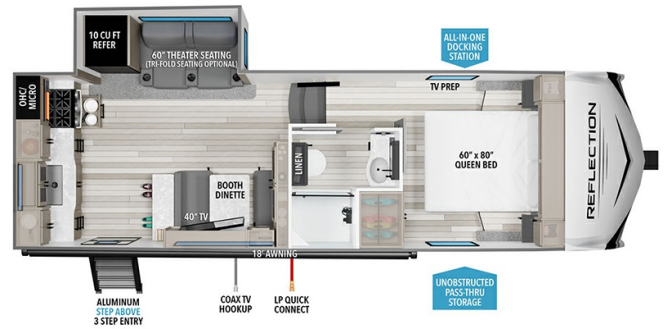

Woody's Price

2025 GRAND DESIGN REFLECTION 100 22RK

SPECIFICATIONS

Year	2025
Manufacturer	GRAND DESIGN
Brand	REFLECTION 100
Model	22RK
Type	Fifth Wheel
Status	New
Stock #	50297
Financing Available	✓
Warranty Available	Manufacturer
Suspension	N/A
Leveling	N/A
Exterior Length	26.9 ft.
Dry Weight	6930 lbs.
Sleeping Capacity	6 person(s)
Interior Colour	COLLINS
Exterior Colour	Fiberglass
Slideouts	1

Disclaimer: Product information, pricing and photos are as accurate as possible and are subject to change without notice.

SELLING FEATURES

Specifications and Features:

- Length (ft): 26'11"
- Width (ft): 8'0"
- Height (ft): 12'0"
- GVWR (lbs): 9995
- Dry Weight (lbs): 6930
- Payload Capacity (lbs): 3065
- Hitch Weight (lbs): 1086
- Number Of Fresh Water Holding Tanks: 1
- Total Fresh Water Tank Capacity (gal): 55
- Number Of Gra...