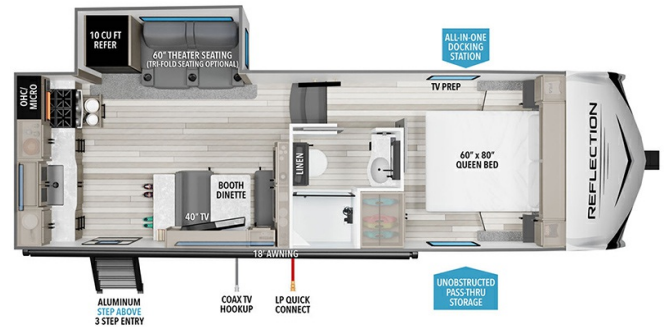

2025 GRAND DESIGN REFLECTION 100 22RK

SPECIFICATIONS

Year	2025
Manufacturer	GRAND DESIGN
Brand	REFLECTION 100
Model	22RK
Type	Fifth Wheel
Status	New
Stock #	50296
Financing Available	✓
Warranty Available	Manufacturer
Suspension	N/A
Leveling	N/A
Exterior Length	26.9 ft.
Dry Weight	6930 lbs.
Sleeping Capacity	6 person(s)
Interior Colour	COLLINS
Exterior Colour	Fiberglass
Slideouts	1

Disclaimer: Product information, pricing and photos are as accurate as possible and are subject to change without notice.

SELLING FEATURES

Specifications and Features:

- Length (ft): 26'11"
- Width (ft): 8'0"
- Height (ft): 12'0"
- GVWR (lbs): 9995
- Dry Weight (lbs): 6930
- Payload Capacity (lbs): 3065
- Hitch Weight (lbs): 1086
- Number Of Fresh Water Holding Tanks: 1
- Total Fresh Water Tank Capacity (gal): 55
- Number Of Gra...