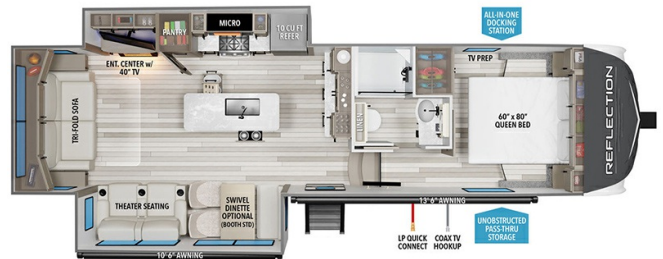

Woody's Price

2025 GRAND DESIGN REFLECTION 150 295RL

SPECIFICATIONS

Year	2025
Manufacturer	GRAND DESIGN
Brand	REFLECTION 150
Model	295RL
Type	Fifth Wheel
Status	New
Stock #	50294
Financing Available	✓
Warranty Available	Manufacturer
Suspension	N/A
Leveling	N/A
Exterior Length	32.8 ft.
Dry Weight	9045 lbs.
Sleeping Capacity	6 person(s)
Interior Colour	COLLINS
Exterior Colour	Fiberglass
Slideouts	2

Disclaimer: Product information, pricing and photos are as accurate as possible and are subject to change without notice.

SELLING FEATURES

Specifications and Features:

- Length (ft): 32'9"
- Width (ft): 8'0"
- Height (ft): 12'3"
- GVWR (lbs): 10995
- Dry Weight (lbs): 9045
- Payload Capacity (lbs): 1950
- Hitch Weight (lbs): 1460
- Number Of Fresh Water Holding Tanks: 1
- Total Fresh Water Tank Capacity (gal): 55
- Number Of Gra...