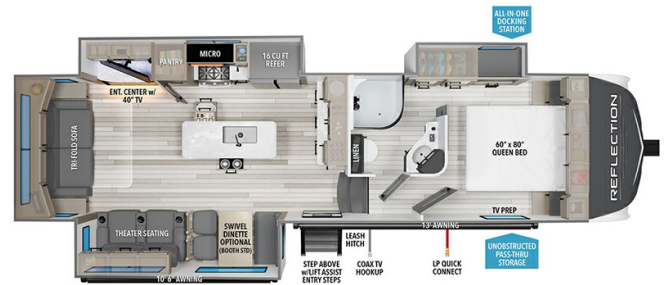

### SPECIFICATIONS

Year	2025
Manufacturer	GRAND DESIGN
Brand	REFLECTION
Model	303RLS
Type	Fifth Wheel
Status	New
Stock #	50293
Financing Available	✓
Warranty Available	Manufacturer
Suspension	N/A
Leveling	N/A
Exterior Length	32.8 ft.
Dry Weight	9854 lbs.
Sleeping Capacity	6 person(s)
Interior Colour	COLLINS
Exterior Colour	Fiberglass
Slideouts	3

#### Specifications and Features:

- Length (ft): 32'10"
- Width (ft): 8'0"
- Height (ft): 12'3"
- GVWR (lbs): 11995
- Dry Weight (lbs): 9854
- Payload Capacity (lbs): 2141
- Hitch Weight (lbs): 1865
- Number Of Fresh Water Holding Tanks: 1
- Total Fresh Water Tank Capacity (gal): 74
- Number Of Gr...