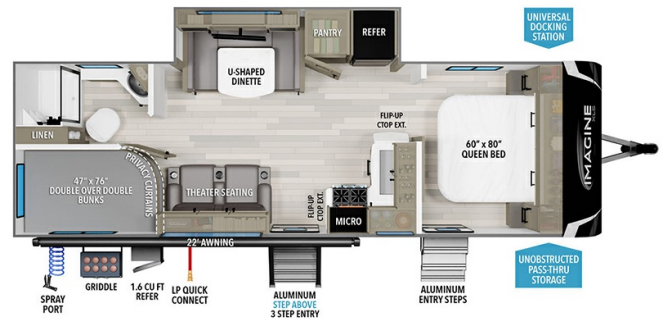

ON ORDER UNIT

MSRP \$72,980.00

\$251 Bi-Weekly

\$0 down @ 7.99% APR for 60/240 months

(\$24,498 C.O.B.) O.A.C.

Woody's Price \$61,980.00

2025 GRAND DESIGN IMAGINE XLS 25DBE

SPECIFICATIONS

Year	2025
Manufacturer	GRAND DESIGN
Brand	IMAGINE XLS
Model	25DBE
Type	Travel Trailer
Status	New
Stock #	50290
Financing Available	✓
Warranty Available	Manufacturer
Suspension	N/A
Leveling	N/A
Exterior Length	29.8 ft.
Dry Weight	6198 lbs.
Sleeping Capacity	10 person(s)
Interior Colour	BRYNLEE TEAK
Exterior Colour	Fiberglass
Slideouts	1

Disclaimer: Product information, pricing and photos are as accurate as possible and are subject to change without notice.

SELLING FEATURES

Specifications and Features:

- Length (ft): 29'9"
- Width (ft): 8'0"
- Height (ft): 10'10"
- Interior Height (ft): 6'6"
- GVWR (lbs): 7395
- Dry Weight (lbs): 6198
- Hitch Weight (lbs): 631
- Number Of Fresh Water Holding Tanks: 1
- Total Fresh Water Tank Capacity (gal): 37
- Number Of Gray W...