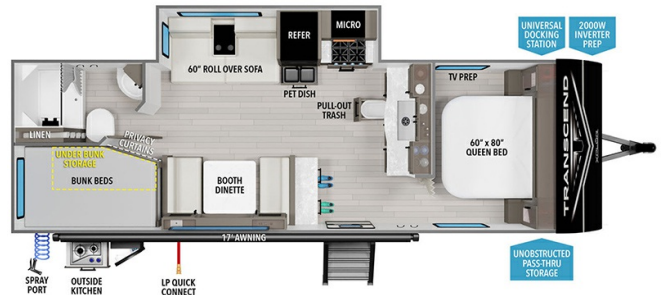

ON ORDER UNIT

MSRP \$53,980.00

\$190 Bi-Weekly

\$0 down @ 7.99% APR for 60/240 months

(\$18,569 C.O.B.) O.A.C.

Woody's Price \$46,980.00

SPECIFICATIONS

Year	2025
Manufacturer	GRAND DESIGN
Brand	TRANSCEND
Model	26BHX
Type	Travel Trailer
Status	New
Stock #	50289
Financing Available	✓
Warranty Available	Manufacturer
Suspension	N/A
Leveling	N/A
Exterior Length	30.9 ft.
Dry Weight	6505 lbs.
Sleeping Capacity	10 person(s)
Interior Colour	LUNA
Exterior Colour	Aluminum
Slideouts	1

Disclaimer: Product information, pricing and photos are as accurate as possible and are subject to change without notice.

SELLING FEATURES

Specifications and Features:

- Length (ft): 30'11"
- Width (ft): 11'0"
- Height (ft): 11'0"
- Interior Height (ft): 6'6"
- GVWR (lbs): 7695
- Dry Weight (lbs): 6505
- Hitch Weight (lbs): 635
- Number Of Fresh Water Holding Tanks: 1
- Total Fresh Water Tank Capacity (gal): 56
- Number Of Gray ...