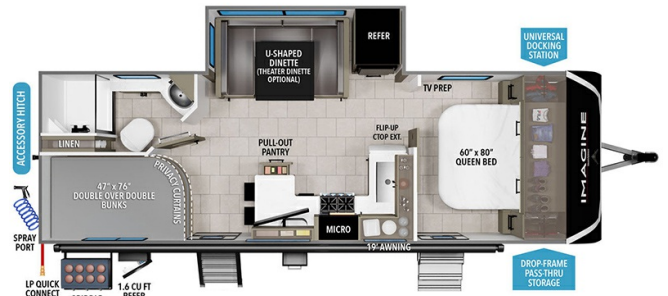

ON ORDER UNIT

\$247 Bi-Weekly

\$0 down @ 7.99% APR for 60/240 months
(\$24,103 C.O.B.) O.A.C.

Woody's Price \$60,980.00

2025 GRAND DESIGN IMAGINE 2470BH

SPECIFICATIONS

Year	2025
Manufacturer	GRAND DESIGN
Brand	IMAGINE
Model	2470BH
Type	Travel Trailer
Status	New
Stock #	50287
Financing Available	✓
Warranty Available	Manufacturer
Suspension	N/A
Leveling	N/A
Exterior Length	29.0 ft.
Dry Weight	6406 lbs.
Sleeping Capacity	8 person(s)
Interior Colour	BRYNLEE TEAK
Exterior Colour	Fiberglass
Slideouts	1

Disclaimer: Product information, pricing and photos are as accurate as possible and are subject to change without notice.

SELLING FEATURES

Specifications and Features:

- Length (ft): 29'0"
- Width (ft): 8'0"
- Height (ft): 11'2"
- Interior Height (ft): 6'9"
- GVWR (lbs): 7850
- Dry Weight (lbs): 6406
- Payload Capacity (lbs): 1444
- Hitch Weight (lbs): 659
- Number Of Fresh Water Holding Tanks: 1
- Total Fresh Water Tank Capacit...