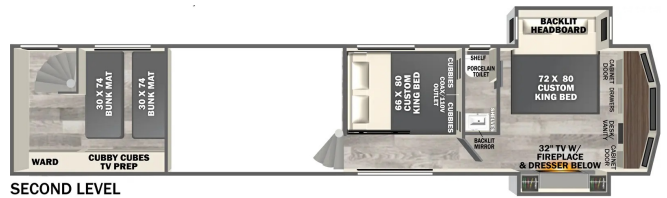

## 2025 FOREST RIVER SALEM HEMISPHERE ROOST43 (DBL LOFT, 1+ 1/2 BATH, PARK)

### SPECIFICATIONS

Year	2025
Manufacturer	FOREST RIVER
Brand	SALEM
Model	HEMISPHERE ROOST43 (DBL LOFT, 1 + 1/2 BATH, PARK)
Type	Fifth Wheel
Status	New
Stock #	6187
Sleeping Capacity	8 person(s)

Disclaimer: Product information, pricing and photos are as accurate as possible and are subject to change without notice.

### OPTIONS & EQUIPMENT

- model length: 43'
- overall length (from bumper-to-hitch): 43'9"
- STANDARD FEATURESELEVATED VALUE PACKAGE (INCLUDED)
- EXPEDITION PACKAGE (INCLUDED)
- Z240 CANADIAN UNIT
- \*\* disclaimer: 360 video any YouTube video on our website are stock videos from Forest River's website and maybe different than our stock unit \*\*