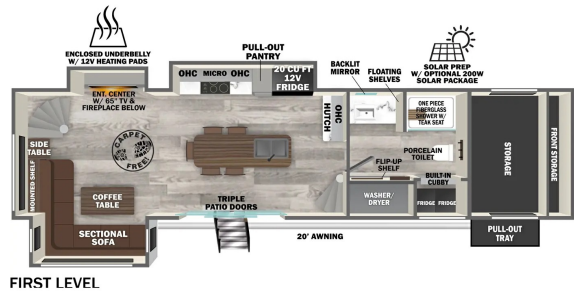

## 2025 FOREST RIVER SALEM HEMISPHERE ROOST43 (DBL LOFT, 1+ 1/2 BATH, PARK)

### SPECIFICATIONS

Year	2025
Manufacturer	FOREST RIVER
Brand	SALEM
Model	HEMISPHERE ROOST43 (DBL LOFT, 1 + 1/2 BATH, PARK)
Type	Fifth Wheel
Status	New
Stock #	6187
Sleeping Capacity	8 person(s)

Disclaimer: Product information, pricing and photos are as accurate as possible and are subject to change without notice.

### OPTIONS & EQUIPMENT

- model length: 43'
- overall length (from bumper-to-hitch): 43'9"
- STANDARD FEATURESELEVATED VALUE PACKAGE (INCLUDED)
- EXPEDITION PACKAGE (INCLUDED)
- Z240 CANADIAN UNIT
- \*\* disclaimer: 360 video any YouTube video on our website are stock videos from Forest River's website and maybe different than our stock unit \*\*