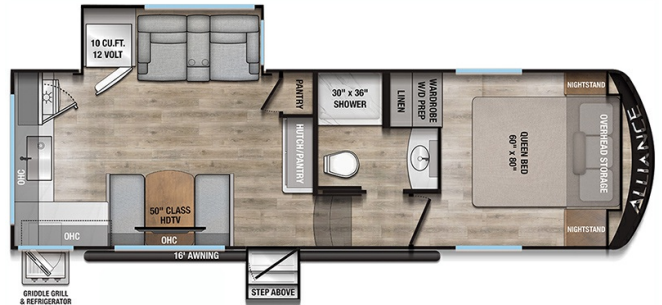

Woody's Price

2025 ALLIANCE RV AVENUE 23ML

SPECIFICATIONS

Year	2025
Manufacturer	ALLIANCE RV
Brand	AVENUE
Model	23ML
Type	Fifth Wheel
Status	New
Stock #	50276
Financing Available	✓
Warranty Available	Manufacturer
Suspension	N/A
Leveling	N/A
Exterior Length	27.9 ft.
Dry Weight	7700 lbs.
Sleeping Capacity	4 person(s)
Interior Colour	N/A
Exterior Colour	Fiberglass
Slideouts	1

Disclaimer: Product information, pricing and photos are as accurate as possible and are subject to change without notice.

SELLING FEATURES

Specifications and Features:

- Length (ft): 27'11"
- Width (ft): 8'5"
- Height (ft): 12'2"
- GVWR (lbs): 10495
- Dry Weight (lbs): 7700
- Payload Capacity (lbs): 2795
- Hitch Weight (lbs): 1200
- Number Of Fresh Water Holding Tanks: 1
- Total Fresh Water Tank Capacity (gal): 45
- Number Of Gr...