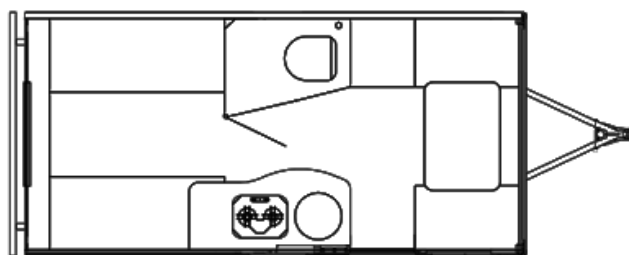

2025 SAFARI CONDO ALTO F1743 - For Viewing Only

SPECIFICATIONS

Year	2025
Manufacturer	SAFARI CONDO
Brand	ALTO
Model	F1743 - For Viewing Only
Type	Travel Trailer
Status	New
Stock #	7276
Financing Available	✓
Warranty Available	✓
Suspension	N/A
Leveling	N/A
Exterior Length	17.0 ft.
Dry Weight	N/A lbs.
Sleeping Capacity	3 person(s)
Interior Colour	DANISH MAPLE/ CONCRETE/ BLUE SKY
Exterior Colour	SILVER
Slideouts	N/A