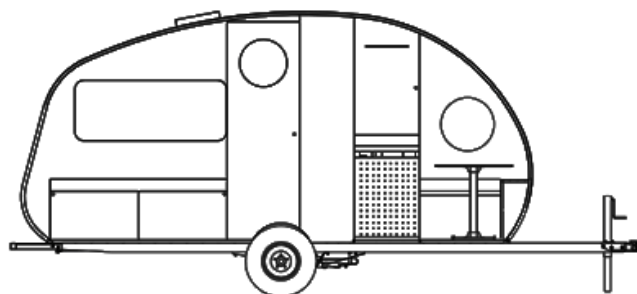

2025 SAFARI CONDO ALTO F1743 - For Viewing Only

SPECIFICATIONS

Year	2025
Manufacturer	SAFARI CONDO
Brand	ALTO
Model	F1743 - For Viewing Only
Type	Travel Trailer
Status	New
Stock #	7276
Financing Available	✓
Warranty Available	✓
Suspension	N/A
Leveling	N/A
Exterior Length	17.0 ft.
Dry Weight	N/A lbs.
Sleeping Capacity	3 person(s)
Interior Colour	DANISH MAPLE/ CONCRETE/ BLUE SKY
Exterior Colour	SILVER
Slideouts	N/A